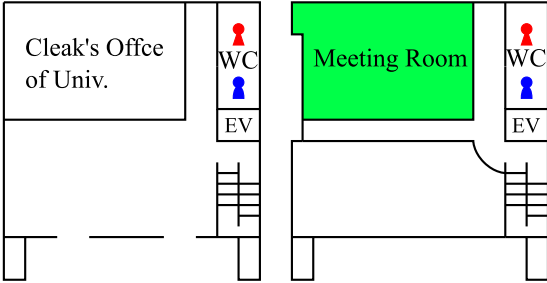

# Workshop Venues

Shikoku University Plaza  
 2-35-8, Terashima-Honcho, Tokushima  
 TEL: 088-602-4858

Location of the venue

Floor plan