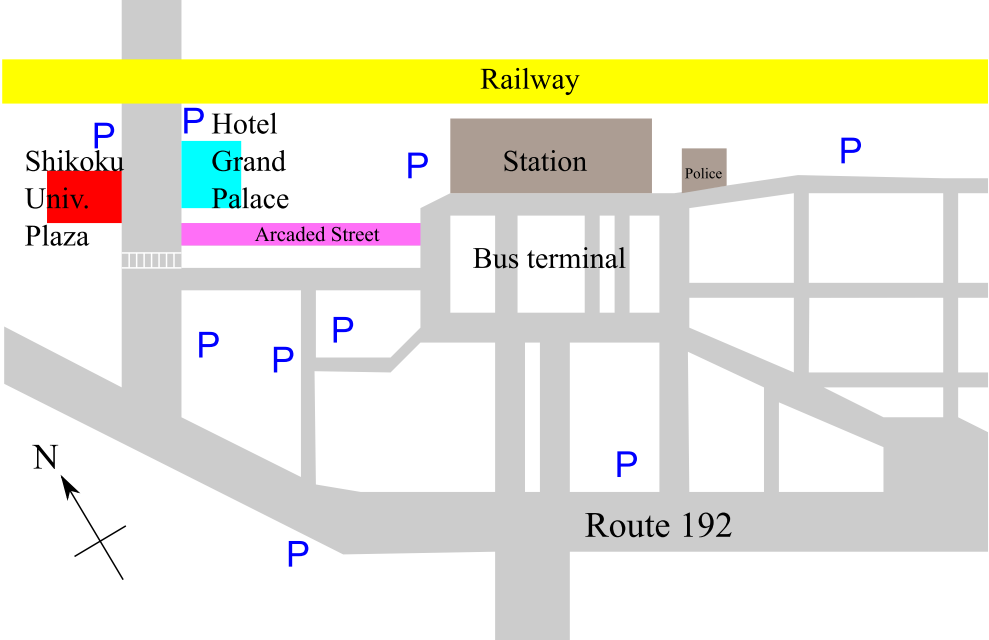

# Workshop Venues

Shikoku University Plaza  
 2-35-8, Terashima-Honcho, Tokushima  
 TEL: 088-602-4858

Location of the venue

Floor plan